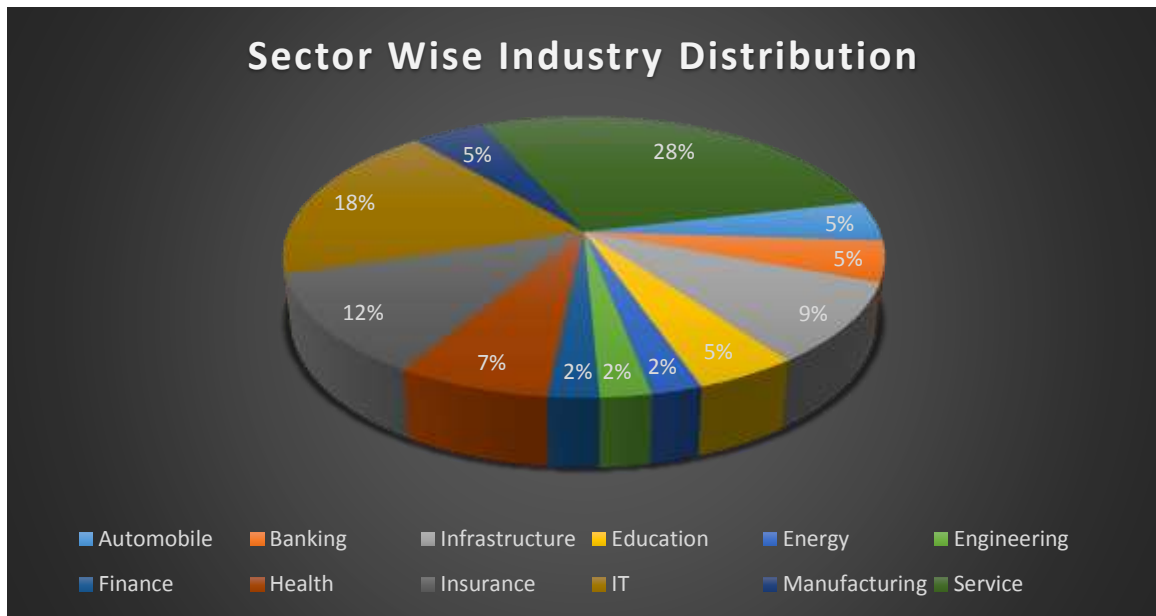

Minimum Salary	Maximum Salary	Average Salary
0.54 LPA	3.60 LPA	1.57 LPA

E. INDUSTRY SECTOR WISE STATISTICS

Industries from different sectors took part in the placement camp. The highest share was from the service sector industries (28%) followed by IT sector (18%). Sector wise complete analysis of industries is shown in figure 1.