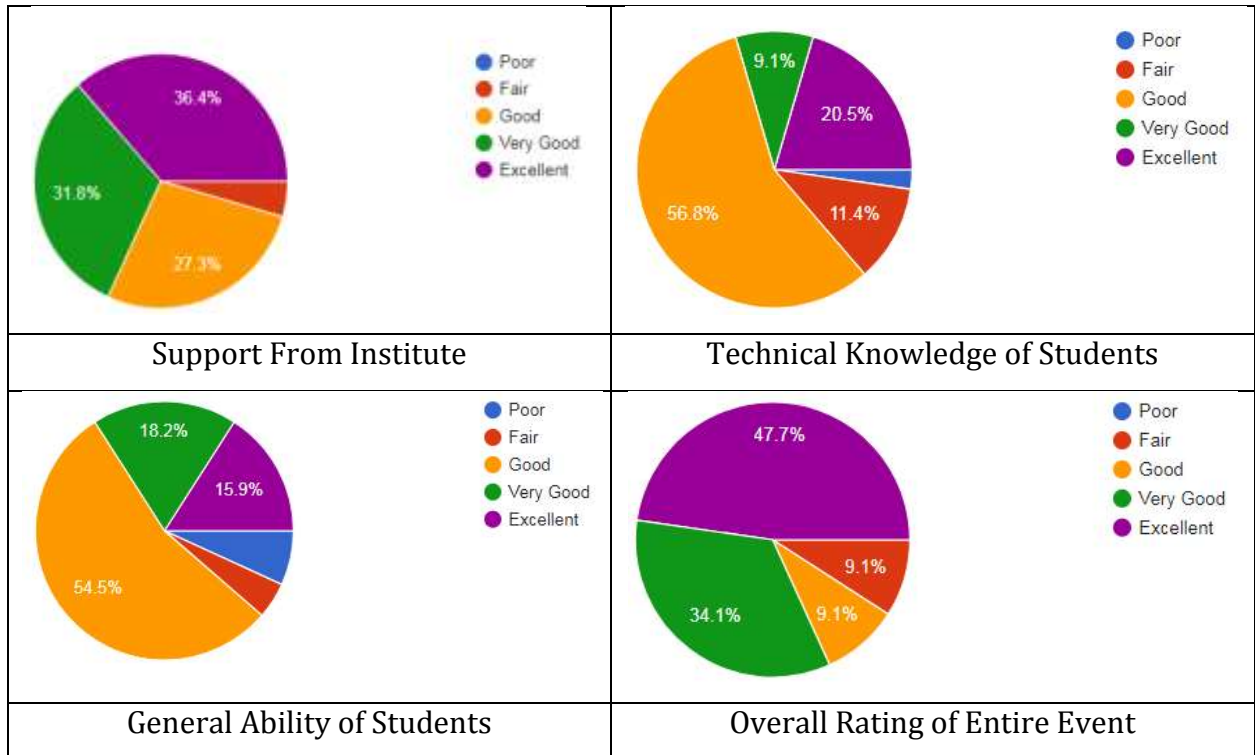

Sr.	Industry Id	Industry Name	Person Name	Industry Location
39	Z2-N4-I2800	Translink Infrastructure Consultant (Pvt) Ltd	Nisha Gupta	Ahmedabad
40	Z1-N1-I5173	Tridhya Tech Pvt.Ltd	PRIYA SONI	Modasa
41	Z1-N1-I5117	Shaligram Infotech	Ashis Mehta	Ahmedabad
42	Z2-N4-I222	Reliable First Adcon Pvt.Ltd	Chintan Patel	Ahmedabad
43	Z1-N1-I5164	Eurosolar Energy Industries	DHARMENDRABHAI H PATEL	Modasa
44	Z2-N4-I5230	M A Ekroliya(Advocate)	M.A.Ekroliya	Ahmedabad

Feedback from various perspectives from industries is shown in Table - VI:

TABLE – VI: Feedback from industries from various aspects